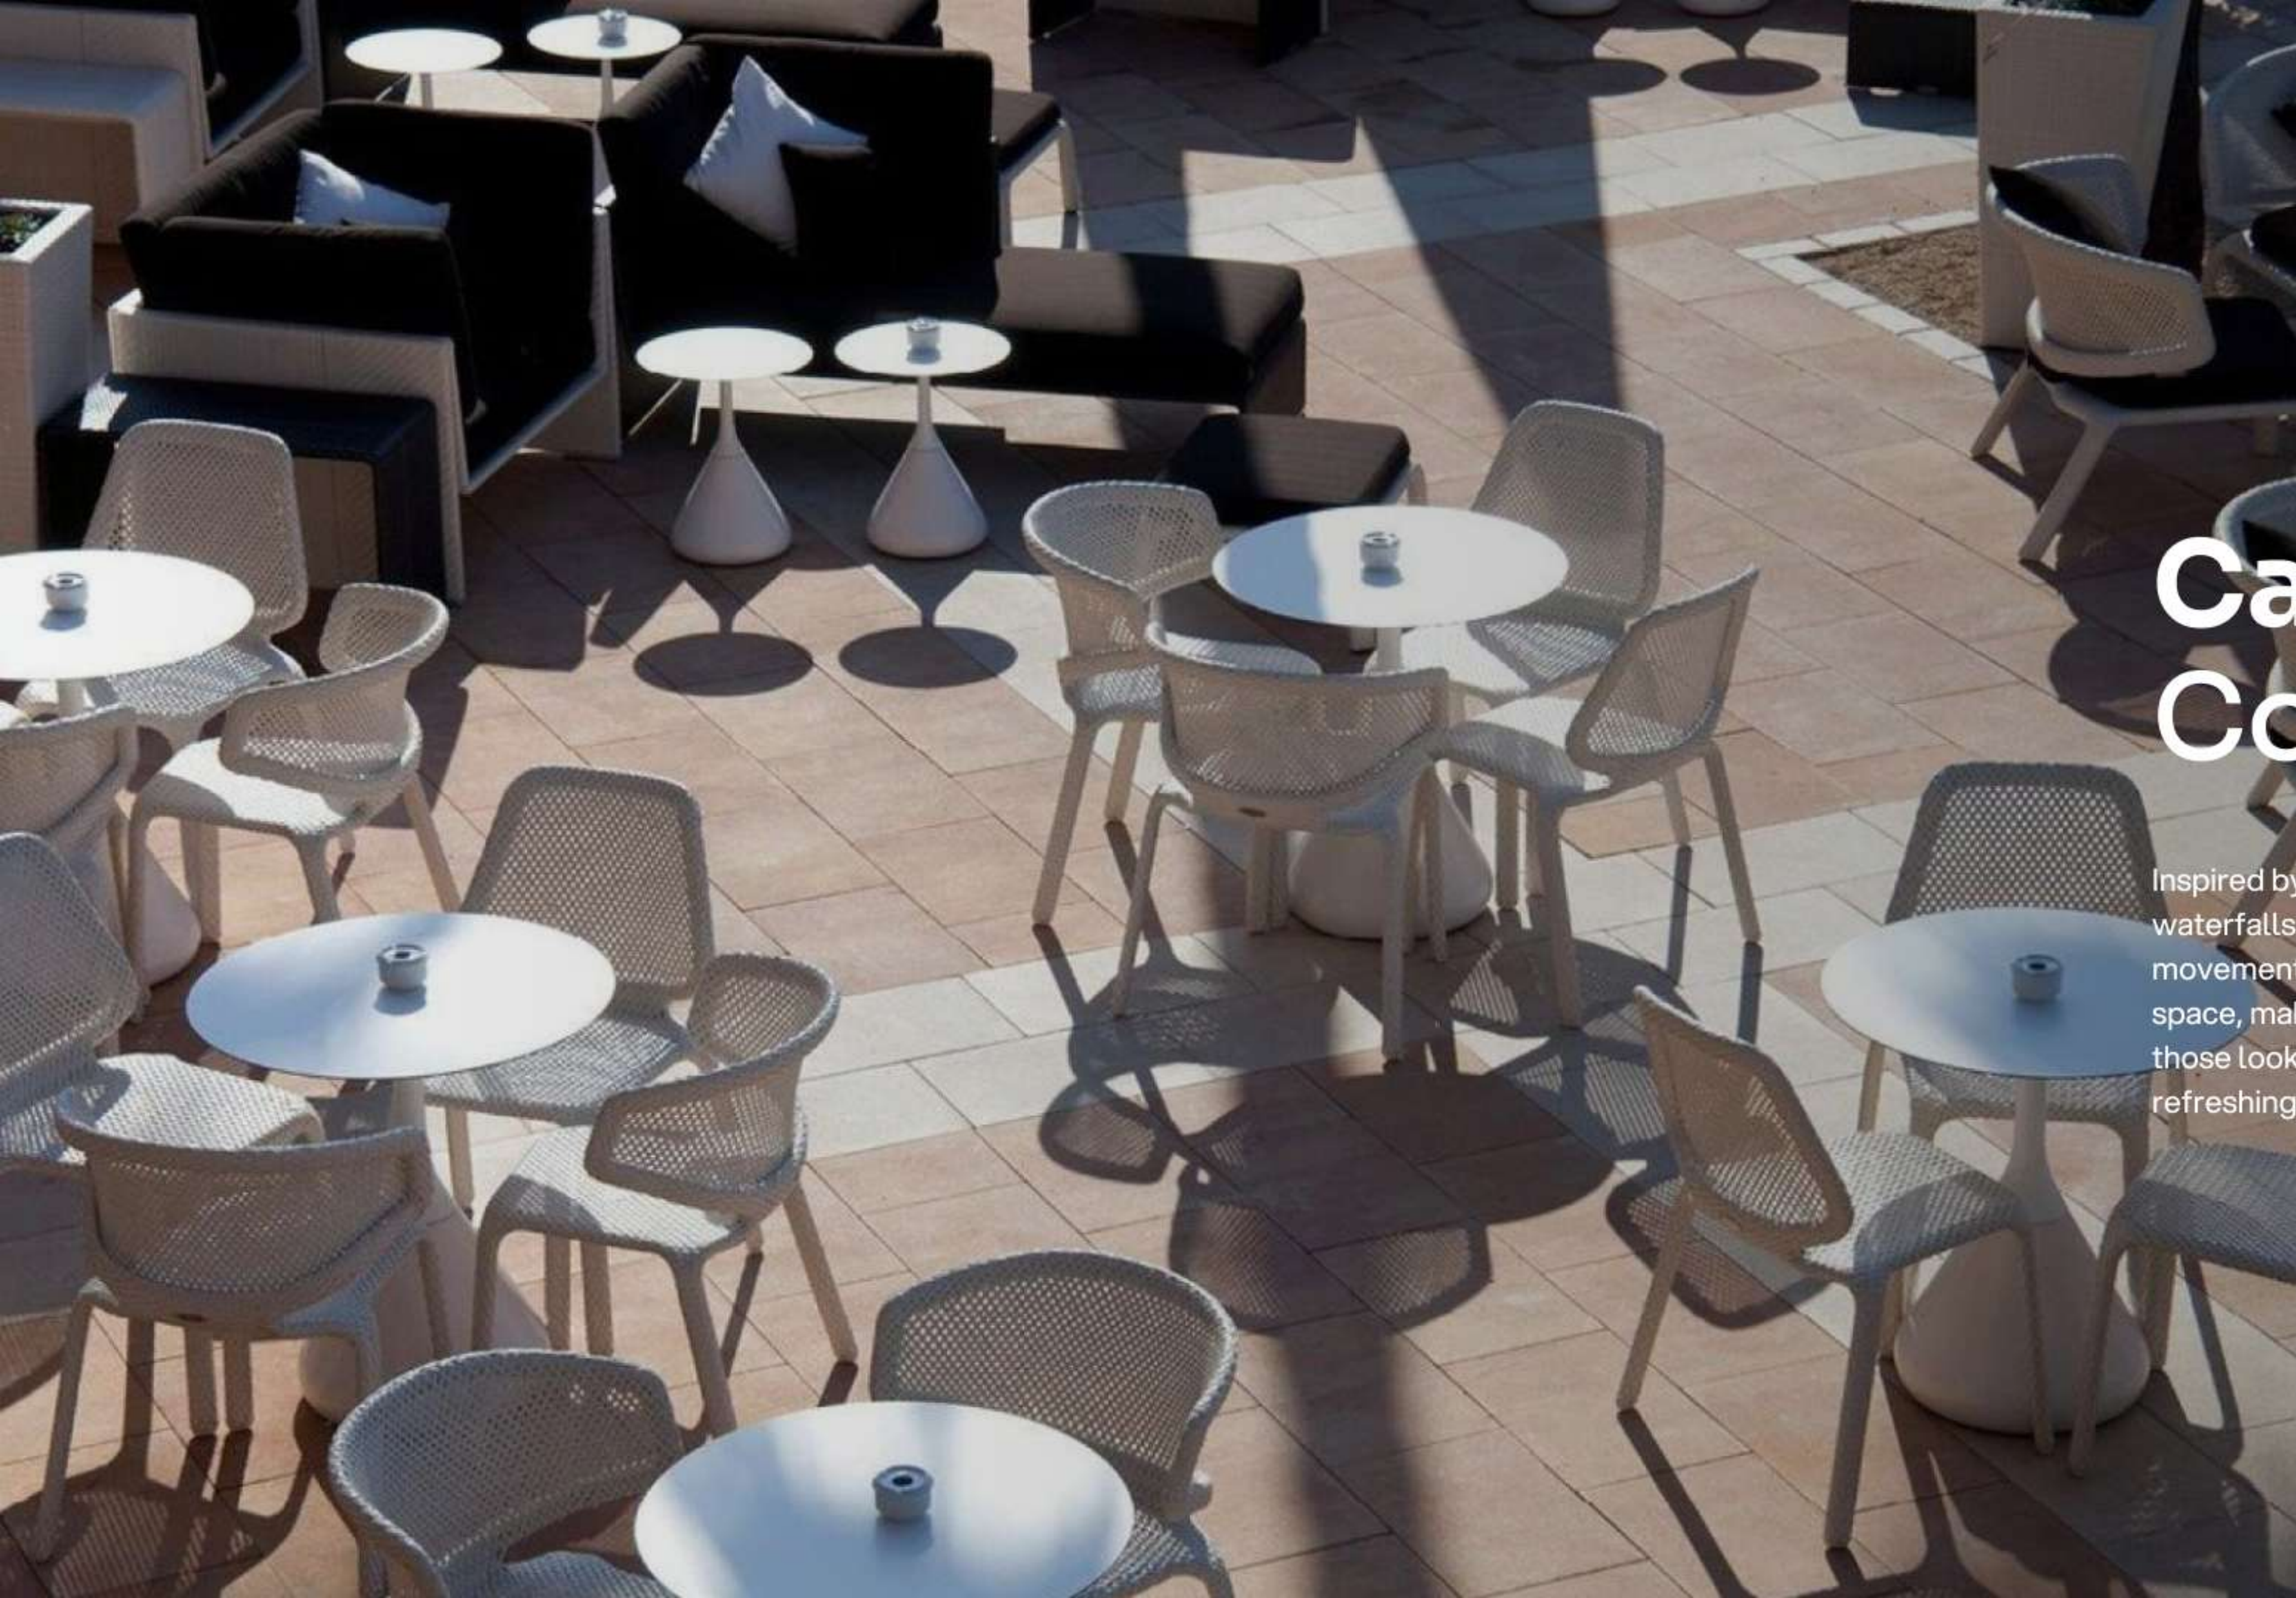

Cascade Collection

Inspired by the dynamic beauty of waterfalls, this collection brings a sense of movement and vitality to any outdoor space, making it the perfect choice for those looking to create a lively and refreshing ambiance.

Visit:
www.siecki.com to place your order